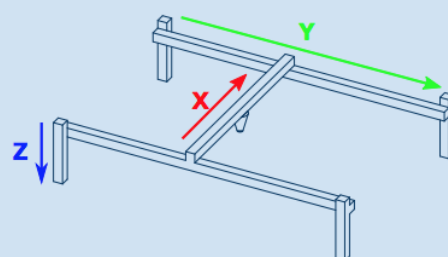

Length Number of Y modules of 2.5m	Width Number of x modules of 2.5m					
	1 module	2 modules	3 modules	4 modules	5 modules	6 modules
1 module	PA: 1.99 x 2.02 x 0.57 IA: 4.92 x 2.53 x 2.53	PA: 4.52 x 2.02 x 0.57 IA: 7.45 x 2.53 x 2.53	PA: 7.04 x 2.02 x 0.57 IA: 9.97 x 2.53 x 2.53	PA: 9.57 x 2.02 x 0.57 IA: 12.50 x 2.53 x 2.53	PA: 12.10 x 2.02 x 0.57 IA: 15.03 x 2.53 x 2.53	
2 modules	PA: 1.99 x 4.55 x 0.57 IA: 4.92 x 5.05 x 2.53	PA: 4.52 x 4.55 x 0.57 IA: 7.45 x 5.05 x 2.53	PA: 7.04 x 4.55 x 0.57 IA: 9.97 x 5.05 x 2.53	PA: 9.57 x 4.55 x 0.57 IA: 12.50 x 5.05 x 2.53	PA: 12.10 x 4.55 x 0.57 IA: 15.03 x 5.05 x 2.53	
3 modules	PA: 1.99 x 7.07 x 0.57 IA: 4.92 x 7.58 x 2.53	PA: 4.52 x 7.07 x 0.57 IA: 7.45 x 7.58 x 2.53	PA: 7.04 x 7.07 x 0.57 IA: 9.97 x 7.58 x 2.53	PA: 9.57 x 7.07 x 0.57 IA: 12.50 x 7.58 x 2.53	PA: 12.10 x 7.07 x 0.57 IA: 15.03 x 7.58 x 2.53	
4 modules	PA: 1.99 x 9.60 x 0.57 IA: 4.92 x 10.10 x 2.53	PA: 4.52 x 9.60 x 0.57 IA: 7.45 x 10.10 x 2.53	PA: 7.04 x 9.60 x 0.57 IA: 9.97 x 10.10 x 2.53	PA: 9.57 x 9.60 x 0.57 IA: 12.50 x 10.10 x 2.53	PA: 12.10 x 9.60 x 0.57 IA: 15.03 x 10.10 x 2.53	
5 modules	PA: 1.99 x 12.13 x 0.57 IA: 4.92 x 12.63 x 2.53	PA: 4.52 x 12.13 x 0.57 IA: 7.45 x 12.63 x 2.53	PA: 7.04 x 12.13 x 0.57 IA: 9.97 x 12.63 x 2.53	PA: 9.57 x 12.13 x 0.57 IA: 12.50 x 12.63 x 2.53	PA: 12.10 x 12.13 x 0.57 IA: 15.03 x 12.63 x 2.53	
6 modules	PA: 1.99 x 14.65 x 0.57 IA: 4.92 x 15.16 x 2.53	PA: 4.52 x 14.65 x 0.57 IA: 7.45 x 15.16 x 2.53	PA: 7.04 x 14.65 x 0.57 IA: 9.97 x 15.16 x 2.53	PA: 9.57 x 14.65 x 0.57 IA: 12.50 x 15.16 x 2.53	PA: 12.10 x 14.65 x 0.57 IA: 15.03 x 15.16 x 2.53	PA: 14.62 x 14.65 x 0.57 IA: 17.55 x 15.16 x 2.53
7 modules	PA: 1.99 x 17.18 x 0.57 IA: 4.92 x 17.68 x 2.53	PA: 4.52 x 17.18 x 0.57 IA: 7.45 x 17.68 x 2.53	PA: 7.04 x 17.18 x 0.57 IA: 9.97 x 17.68 x 2.53	PA: 9.57 x 17.18 x 0.57 IA: 12.50 x 17.68 x 2.53	PA: 12.10 x 17.18 x 0.57 IA: 15.03 x 17.68 x 2.53	PA: 14.62 x 17.18 x 0.57 IA: 17.55 x 17.68 x 2.53
8 modules	PA: 1.99 x 19.70 x 0.57 IA: 4.92 x 20.21 x 2.53	PA: 4.52 x 19.70 x 0.57 IA: 7.45 x 20.21 x 2.53	PA: 7.04 x 19.70 x 0.57 IA: 9.97 x 20.21 x 2.53	PA: 9.57 x 19.70 x 0.57 IA: 12.50 x 20.21 x 2.53	PA: 12.10 x 19.70 x 0.57 IA: 15.03 x 20.21 x 2.53	PA: 14.62 x 19.70 x 0.57 IA: 17.55 x 20.21 x 2.53
9 modules	PA: 1.99 x 22.23 x 0.57 IA: 4.92 x 22.73 x 2.53	PA: 4.52 x 22.23 x 0.57 IA: 7.45 x 22.73 x 2.53	PA: 7.04 x 22.23 x 0.57 IA: 9.97 x 22.73 x 2.53	PA: 9.57 x 22.23 x 0.57 IA: 12.50 x 22.73 x 2.53	PA: 12.10 x 22.23 x 0.57 IA: 15.03 x 22.73 x 2.53	PA: 14.62 x 22.23 x 0.57 IA: 17.55 x 22.73 x 2.53
10 modules	PA: 1.99 x 24.75 x 0.57 IA: 4.92 x 25.26 x 2.53	PA: 4.52 x 24.75 x 0.57 IA: 7.45 x 25.26 x 2.53	PA: 7.04 x 24.75 x 0.57 IA: 9.97 x 25.26 x 2.53	PA: 9.57 x 24.75 x 0.57 IA: 12.50 x 25.26 x 2.53	PA: 12.10 x 24.75 x 0.57 IA: 15.03 x 25.26 x 2.53	PA: 14.62 x 24.75 x 0.57 IA: 17.55 x 25.26 x 2.53
11 modules	PA: 1.99 x 27.28 x 0.57 IA: 4.92 x 27.78 x 2.53	PA: 4.52 x 27.28 x 0.57 IA: 7.45 x 27.78 x 2.53	PA: 7.04 x 27.28 x 0.57 IA: 9.97 x 27.78 x 2.53	PA: 9.57 x 27.28 x 0.57 IA: 12.50 x 27.78 x 2.53	PA: 12.10 x 27.28 x 0.57 IA: 15.03 x 27.78 x 2.53	PA: 14.62 x 27.28 x 0.57 IA: 17.55 x 27.78 x 2.53
12 modules	PA: 1.99 x 29.81 x 0.57 IA: 4.92 x 30.31 x 2.53	PA: 4.52 x 29.81 x 0.57 IA: 7.45 x 30.31 x 2.53	PA: 7.04 x 29.81 x 0.57 IA: 9.97 x 30.31 x 2.53	PA: 9.57 x 29.81 x 0.57 IA: 12.50 x 30.31 x 2.53	PA: 12.10 x 29.81 x 0.57 IA: 15.03 x 30.31 x 2.53	PA: 14.62 x 29.81 x 0.57 IA: 17.55 x 30.31 x 2.53
13 modules	PA: 1.99 x 32.33 x 0.57 IA: 4.92 x 32.84 x 2.53	PA: 4.52 x 32.33 x 0.57 IA: 7.45 x 32.84 x 2.53	PA: 7.04 x 32.33 x 0.57 IA: 9.97 x 32.84 x 2.53	PA: 9.57 x 32.33 x 0.57 IA: 12.50 x 32.84 x 2.53	PA: 12.10 x 32.33 x 0.57 IA: 15.03 x 32.84 x 2.53	PA: 14.62 x 32.33 x 0.57 IA: 17.55 x 32.84 x 2.53
14 modules	PA: 1.99 x 34.86 x 0.57 IA: 4.92 x 35.36 x 2.53	PA: 4.52 x 34.86 x 0.57 IA: 7.45 x 35.36 x 2.53	PA: 7.04 x 34.86 x 0.57 IA: 9.97 x 35.36 x 2.53	PA: 9.57 x 34.86 x 0.57 IA: 12.50 x 35.36 x 2.53	PA: 12.10 x 34.86 x 0.57 IA: 15.03 x 35.36 x 2.53	PA: 14.62 x 34.86 x 0.57 IA: 17.55 x 35.36 x 2.53
15 modules	PA: 1.99 x 37.38 x 0.57 IA: 4.92 x 37.89 x 2.53	PA: 4.52 x 37.38 x 0.57 IA: 7.45 x 37.89 x 2.53	PA: 7.04 x 37.38 x 0.57 IA: 9.97 x 37.89 x 2.53	PA: 9.57 x 37.38 x 0.57 IA: 12.50 x 37.89 x 2.53	PA: 12.10 x 37.38 x 0.57 IA: 15.03 x 37.89 x 2.53	PA: 14.62 x 37.38 x 0.57 IA: 17.55 x 37.89 x 2.53
16 modules	PA: 1.99 x 39.91 x 0.57 IA: 4.92 x 40.41 x 2.53	PA: 4.52 x 39.91 x 0.57 IA: 7.45 x 40.41 x 2.53	PA: 7.04 x 39.91 x 0.57 IA: 9.97 x 40.41 x 2.53	PA: 9.57 x 39.91 x 0.57 IA: 12.50 x 40.41 x 2.53	PA: 12.10 x 39.91 x 0.57 IA: 15.03 x 40.41 x 2.53	PA: 14.62 x 39.91 x 0.57 IA: 17.55 x 40.41 x 2.53
17 modules	PA: 1.99 x 42.44 x 0.57 IA: 4.92 x 42.94 x 2.53	PA: 4.52 x 42.44 x 0.57 IA: 7.45 x 42.94 x 2.53	PA: 7.04 x 42.44 x 0.57 IA: 9.97 x 42.94 x 2.53	PA: 9.57 x 42.44 x 0.57 IA: 12.50 x 42.94 x 2.53	PA: 12.10 x 42.44 x 0.57 IA: 15.03 x 42.94 x 2.53	PA: 14.62 x 42.44 x 0.57 IA: 17.55 x 42.94 x 2.53