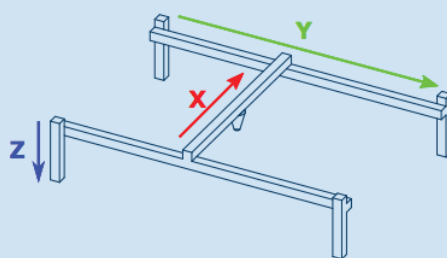

Length Number of Y modules of 2.5m	Width Number of x modules of 2.5m					
	1 module	2 modules	3 modules	4 modules	5 modules	6 modules
1 module	PA: 1.99 x 2.02 x 0.57 IA: 4.92 x 2.53 x 2.53	PA: 4.52 x 2.02 x 0.57 IA: 7.45 x 2.53 x 2.53	PA: 7.04 x 2.02 x 0.57 IA: 9.97 x 2.53 x 2.53	PA: 9.57 x 2.02 x 0.57 IA: 12.50 x 2.53 x 2.53	PA: 12.10 x 2.02 x 0.57 IA: 15.03 x 2.53 x 2.53	PA: 14.62 x 2.02 x 0.57 IA: 17.55 x 2.53 x 2.53
2 modules	PA: 1.99 x 4.55 x 0.57 IA: 4.92 x 5.05 x 2.53	PA: 4.52 x 4.55 x 0.57 IA: 7.45 x 5.05 x 2.53	PA: 7.04 x 4.55 x 0.57 IA: 9.97 x 5.05 x 2.53	PA: 9.57 x 4.55 x 0.57 IA: 12.50 x 5.05 x 2.53	PA: 12.10 x 4.55 x 0.57 IA: 15.03 x 5.05 x 2.53	PA: 14.62 x 4.55 x 0.57 IA: 17.55 x 5.05 x 2.53
3 modules	PA: 1.99 x 7.07 x 0.57 IA: 4.92 x 7.58 x 2.53	PA: 4.52 x 7.07 x 0.57 IA: 7.45 x 7.58 x 2.53	PA: 7.04 x 7.07 x 0.57 IA: 9.97 x 7.58 x 2.53	PA: 9.57 x 7.07 x 0.57 IA: 12.50 x 7.58 x 2.53	PA: 12.10 x 7.07 x 0.57 IA: 15.03 x 7.58 x 2.53	PA: 14.62 x 7.07 x 0.57 IA: 17.55 x 7.58 x 2.53
4 modules	PA: 1.99 x 9.60 x 0.57 IA: 4.92 x 10.10 x 2.53	PA: 4.52 x 9.60 x 0.57 IA: 7.45 x 10.10 x 2.53	PA: 7.04 x 9.60 x 0.57 IA: 9.97 x 10.10 x 2.53	PA: 9.57 x 9.60 x 0.57 IA: 12.50 x 10.10 x 2.53	PA: 12.10 x 9.60 x 0.57 IA: 15.03 x 10.10 x 2.53	PA: 14.62 x 9.60 x 0.57 IA: 17.55 x 10.10 x 2.53
5 modules	PA: 1.99 x 12.13 x 0.57 IA: 4.92 x 12.63 x 2.53	PA: 4.52 x 12.13 x 0.57 IA: 7.45 x 12.63 x 2.53	PA: 7.04 x 12.13 x 0.57 IA: 9.97 x 12.63 x 2.53	PA: 9.57 x 12.13 x 0.57 IA: 12.50 x 12.63 x 2.53	PA: 12.10 x 12.13 x 0.57 IA: 15.03 x 12.63 x 2.53	PA: 14.62 x 12.13 x 0.57 IA: 17.55 x 12.63 x 2.53
6 modules	PA: 1.99 x 14.65 x 0.57 IA: 4.92 x 15.16 x 2.53	PA: 4.52 x 14.65 x 0.57 IA: 7.45 x 15.16 x 2.53	PA: 7.04 x 14.65 x 0.57 IA: 9.97 x 15.16 x 2.53	PA: 9.57 x 14.65 x 0.57 IA: 12.50 x 15.16 x 2.53	PA: 12.10 x 14.65 x 0.57 IA: 15.03 x 15.16 x 2.53	PA: 14.62 x 14.65 x 0.57 IA: 17.55 x 15.16 x 2.53
7 modules	PA: 1.99 x 17.18 x 0.57 IA: 4.92 x 17.68 x 2.53	PA: 4.52 x 17.18 x 0.57 IA: 7.45 x 17.68 x 2.53	PA: 7.04 x 17.18 x 0.57 IA: 9.97 x 17.68 x 2.53	PA: 9.57 x 17.18 x 0.57 IA: 12.50 x 17.68 x 2.53	PA: 12.10 x 17.18 x 0.57 IA: 15.03 x 17.68 x 2.53	PA: 14.62 x 17.18 x 0.57 IA: 17.55 x 17.68 x 2.53
8 modules	PA: 1.99 x 19.70 x 0.57 IA: 4.92 x 20.21 x 2.53	PA: 4.52 x 19.70 x 0.57 IA: 7.45 x 20.21 x 2.53	PA: 7.04 x 19.70 x 0.57 IA: 9.97 x 20.21 x 2.53	PA: 9.57 x 19.70 x 0.57 IA: 12.50 x 20.21 x 2.53	PA: 12.10 x 19.70 x 0.57 IA: 15.03 x 20.21 x 2.53	PA: 14.62 x 19.70 x 0.57 IA: 17.55 x 20.21 x 2.53
9 modules	PA: 1.99 x 22.23 x 0.57 IA: 4.92 x 22.73 x 2.53	PA: 4.52 x 22.23 x 0.57 IA: 7.45 x 22.73 x 2.53	PA: 7.04 x 22.23 x 0.57 IA: 9.97 x 22.73 x 2.53	PA: 9.57 x 22.23 x 0.57 IA: 12.50 x 22.73 x 2.53	PA: 12.10 x 22.23 x 0.57 IA: 15.03 x 22.73 x 2.53	PA: 14.62 x 22.23 x 0.57 IA: 17.55 x 22.73 x 2.53
10 modules	PA: 1.99 x 24.75 x 0.57 IA: 4.92 x 25.26 x 2.53	PA: 4.52 x 24.75 x 0.57 IA: 7.45 x 25.26 x 2.53	PA: 7.04 x 24.75 x 0.57 IA: 9.97 x 25.26 x 2.53	PA: 9.57 x 24.75 x 0.57 IA: 12.50 x 25.26 x 2.53	PA: 12.10 x 24.75 x 0.57 IA: 15.03 x 25.26 x 2.53	PA: 14.62 x 24.75 x 0.57 IA: 17.55 x 25.26 x 2.53
11 modules	PA: 1.99 x 27.28 x 0.57 IA: 4.92 x 27.78 x 2.53	PA: 4.52 x 27.28 x 0.57 IA: 7.45 x 27.78 x 2.53	PA: 7.04 x 27.28 x 0.57 IA: 9.97 x 27.78 x 2.53	PA: 9.57 x 27.28 x 0.57 IA: 12.50 x 27.78 x 2.53	PA: 12.10 x 27.28 x 0.57 IA: 15.03 x 27.78 x 2.53	PA: 14.62 x 27.28 x 0.57 IA: 17.55 x 27.78 x 2.53
12 modules	PA: 1.99 x 29.81 x 0.57 IA: 4.92 x 30.31 x 2.53	PA: 4.52 x 29.81 x 0.57 IA: 7.45 x 30.31 x 2.53	PA: 7.04 x 29.81 x 0.57 IA: 9.97 x 30.31 x 2.53	PA: 9.57 x 29.81 x 0.57 IA: 12.50 x 30.31 x 2.53	PA: 12.10 x 29.81 x 0.57 IA: 15.03 x 30.31 x 2.53	PA: 14.62 x 29.81 x 0.57 IA: 17.55 x 30.31 x 2.53
13 modules	PA: 1.99 x 32.33 x 0.57 IA: 4.92 x 32.84 x 2.53	PA: 4.52 x 32.33 x 0.57 IA: 7.45 x 32.84 x 2.53	PA: 7.04 x 32.33 x 0.57 IA: 9.97 x 32.84 x 2.53	PA: 9.57 x 32.33 x 0.57 IA: 12.50 x 32.84 x 2.53	PA: 12.10 x 32.33 x 0.57 IA: 15.03 x 32.84 x 2.53	PA: 14.62 x 32.33 x 0.57 IA: 17.55 x 32.84 x 2.53
14 modules	PA: 1.99 x 34.86 x 0.57 IA: 4.92 x 35.36 x 2.53	PA: 4.52 x 34.86 x 0.57 IA: 7.45 x 35.36 x 2.53	PA: 7.04 x 34.86 x 0.57 IA: 9.97 x 35.36 x 2.53	PA: 9.57 x 34.86 x 0.57 IA: 12.50 x 35.36 x 2.53	PA: 12.10 x 34.86 x 0.57 IA: 15.03 x 35.36 x 2.53	PA: 14.62 x 34.86 x 0.57 IA: 17.55 x 35.36 x 2.53
15 modules	PA: 1.99 x 37.38 x 0.57 IA: 4.92 x 37.89 x 2.53	PA: 4.52 x 37.38 x 0.57 IA: 7.45 x 37.89 x 2.53	PA: 7.04 x 37.38 x 0.57 IA: 9.97 x 37.89 x 2.53	PA: 9.57 x 37.38 x 0.57 IA: 12.50 x 37.89 x 2.53	PA: 12.10 x 37.38 x 0.57 IA: 15.03 x 37.89 x 2.53	PA: 14.62 x 37.38 x 0.57 IA: 17.55 x 37.89 x 2.53
16 modules	PA: 1.99 x 39.91 x 0.57 IA: 4.92 x 40.41 x 2.53	PA: 4.52 x 39.91 x 0.57 IA: 7.45 x 40.41 x 2.53	PA: 7.04 x 39.91 x 0.57 IA: 9.97 x 40.41 x 2.53	PA: 9.57 x 39.91 x 0.57 IA: 12.50 x 40.41 x 2.53	PA: 12.10 x 39.91 x 0.57 IA: 15.03 x 40.41 x 2.53	PA: 14.62 x 39.91 x 0.57 IA: 17.55 x 40.41 x 2.53