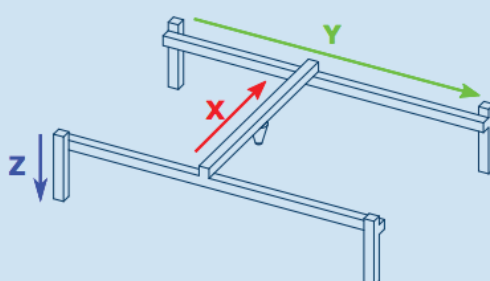

Length Number of Y modules of 2.5m	Width Number of X modules of 2.5m				
	1 module	2 modules	3 modules	4 modules	5 modules
1 module	PA: 1.87x2.13x1.53 IA: 4.07x2.53x2.53 Price: 180,000 €	PA: 4.40x2.13x1.53 IA: 6.59x2.53x2.53 Price: 186,000 €	PA: 6.93x2.13x1.53 IA: 9.12x2.53x2.53 Price: 192,000 €	PA: 9.45x2.13x1.53 IA: 11.64x2.53x2.53 Price: 198,000 €	PA: 11.98x2.13x1.53 IA: 14.17x2.53x2.53 Price: 204,000 €
2 modules	PA: 1.87x4.65x1.53 IA: 4.07x5.05x2.53 Price: 191,000 €	PA: 4.40x4.65x1.53 IA: 6.59x5.05x2.53 Price: 197,000 €	PA: 6.93x4.65x1.53 IA: 9.12x5.05x2.53 Price: 203,000 €	PA: 9.45x4.65x1.53 IA: 11.64x5.05x2.53 Price: 209,000 €	PA: 11.98x4.65x1.53 IA: 14.17x5.05x2.53 Price: 215,000 €
3 modules	PA: 1.87x7.18x1.53 IA: 4.07x7.58x2.53 Price: 202,000 €	PA: 4.40x7.18x1.53 IA: 6.59x7.58x2.53 Price: 208,000 €	PA: 6.93x7.18x1.53 IA: 9.12x7.58x2.53 Price: 214,000 €	PA: 9.45x7.18x1.53 IA: 11.64x7.58x2.53 Price: 220,000 €	PA: 11.98x7.18x1.53 IA: 14.17x7.58x2.53 Price: 226,000 €
4 modules	PA: 1.87x9.70x1.53 IA: 4.07x10.10x2.53 Price: 214,000 €	PA: 4.40x9.70x1.53 IA: 6.59x10.10x2.53 Price: 219,000 €	PA: 6.93x9.70x1.53 IA: 9.12x10.10x2.53 Price: 225,000 €	PA: 9.45x9.70x1.53 IA: 11.64x10.10x2.53 Price: 231,000 €	PA: 11.98x9.70x1.53 IA: 14.17x10.10x2.53 Price: 237,000 €
5 modules	PA: 1.87x12.23x1.53 IA: 4.07x12.63x2.53 Price: 225,000 €	PA: 4.40x12.23x1.53 IA: 6.59x12.63x2.53 Price: 231,000 €	PA: 6.93x12.23x1.53 IA: 9.12x12.63x2.53 Price: 237,000 €	PA: 9.45x12.23x1.53 IA: 11.64x12.63x2.53 Price: 243,000 €	PA: 11.98x12.23x1.53 IA: 14.17x12.63x2.53 Price: 249,000 €
6 modules	PA: 1.87x14.76x1.53 IA: 4.07x15.16x2.53 Price: 281,000 €	PA: 4.40x14.76x1.53 IA: 6.59x15.16x2.53 Price: 287,000 €	PA: 6.93x14.76x1.53 IA: 9.12x15.16x2.53 Price: 293,000 €	PA: 9.45x14.76x1.53 IA: 11.64x15.16x2.53 Price: 299,000 €	PA: 11.98x14.76x1.53 IA: 14.17x15.16x2.53 Price: 305,000 €
7 modules	PA: 1.87x17.28x1.53 IA: 4.07x17.68x2.53 Price: 292,000 €	PA: 4.40x17.28x1.53 IA: 6.59x17.68x2.53 Price: 298,000 €	PA: 6.93x17.28x1.53 IA: 9.12x17.68x2.53 Price: 304,000 €	PA: 9.45x17.28x1.53 IA: 11.64x17.68x2.53 Price: 310,000 €	PA: 11.98x17.28x1.53 IA: 14.17x17.68x2.53 Price: 316,000 €
8 modules	PA: 1.87x19.81x1.53 IA: 4.07x20.21x2.53 Price: 303,000 €	PA: 4.40x19.81x1.53 IA: 6.59x20.21x2.53 Price: 309,000 €	PA: 6.93x19.81x1.53 IA: 9.12x20.21x2.53 Price: 315,000 €	PA: 9.45x19.81x1.53 IA: 11.64x20.21x2.53 Price: 321,000 €	PA: 11.98x19.81x1.53 IA: 14.17x20.21x2.53 Price: 327,000 €
9 modules	PA: 1.87x22.33x1.53 IA: 4.07x22.73x2.53 Price: 359,000 €	PA: 4.40x22.33x1.53 IA: 6.59x22.73x2.53 Price: 365,000 €	PA: 6.93x22.33x1.53 IA: 9.12x22.73x2.53 Price: 371,000 €	PA: 9.45x22.33x1.53 IA: 11.64x22.73x2.53 Price: 377,000 €	PA: 11.98x22.33x1.53 IA: 14.17x22.73x2.53 Price: 383,000 €
10 modules	PA: 1.87x24.86x1.53 IA: 4.07x25.26x2.53 Price: 371,000 €	PA: 4.40x24.86x1.53 IA: 6.59x25.26x2.53 Price: 377,000 €	PA: 6.93x24.86x1.53 IA: 9.12x25.26x2.53 Price: 383,000 €	PA: 9.45x24.86x1.53 IA: 11.64x25.26x2.53 Price: 389,000 €	PA: 11.98x24.86x1.53 IA: 14.17x25.26x2.53 Price: 395,000 €
11 modules	PA: 1.87x27.38x1.53 IA: 4.07x27.78x2.53 Price: 382,000 €	PA: 4.40x27.38x1.53 IA: 6.59x27.78x2.53 Price: 388,000 €	PA: 6.93x27.38x1.53 IA: 9.12x27.78x2.53 Price: 394,000 €	PA: 9.45x27.38x1.53 IA: 11.64x27.78x2.53 Price: 400,000 €	PA: 11.98x27.38x1.53 IA: 14.17x27.78x2.53 Price: 406,000 €
12 modules	PA: 1.87x29.91x1.53 IA: 4.07x30.31x2.53 Price: 438,000 €	PA: 4.40x29.91x1.53 IA: 6.59x30.31x2.53 Price: 444,000 €	PA: 6.93x29.91x1.53 IA: 9.12x30.31x2.53 Price: 450,000 €	PA: 9.45x29.91x1.53 IA: 11.64x30.31x2.53 Price: 456,000 €	PA: 11.98x29.91x1.53 IA: 14.17x30.31x2.53 Price: 462,000 €
13 modules	PA: 1.87x32.44x1.53 IA: 4.07x32.84x2.53 Price: 449,000 €	PA: 4.40x32.44x1.53 IA: 6.59x32.84x2.53 Price: 455,000 €	PA: 6.93x32.44x1.53 IA: 9.12x32.84x2.53 Price: 461,000 €	PA: 9.45x32.44x1.53 IA: 11.64x32.84x2.53 Price: 467,000 €	PA: 11.98x32.44x1.53 IA: 14.17x32.84x2.53 Price: 473,000 €
14 modules	PA: 1.87x34.96x1.53 IA: 4.07x35.36x2.53 Price: 461,000 €	PA: 4.40x34.96x1.53 IA: 6.59x35.36x2.53 Price: 466,000 €	PA: 6.93x34.96x1.53 IA: 9.12x35.36x2.53 Price: 472,000 €	PA: 9.45x34.96x1.53 IA: 11.64x35.36x2.53 Price: 478,000 €	PA: 11.98x34.96x1.53 IA: 14.17x35.36x2.53 Price: 484,000 €
15 modules	PA: 1.87x37.49x1.53 IA: 4.07x37.89x2.53 Price: 517,000 €	PA: 4.40x37.49x1.53 IA: 6.59x37.89x2.53 Price: 523,000 €	PA: 6.93x37.49x1.53 IA: 9.12x37.89x2.53 Price: 529,000 €	PA: 9.45x37.49x1.53 IA: 11.64x37.89x2.53 Price: 535,000 €	PA: 11.98x37.49x1.53 IA: 14.17x37.89x2.53 Price: 540,000 €
16 modules	PA: 1.87x40.01x1.53 IA: 4.07x40.41x2.53 Price: 528,000 €	PA: 4.40x40.01x1.53 IA: 6.59x40.41x2.53 Price: 534,000 €	PA: 6.93x40.01x1.53 IA: 9.12x40.41x2.53 Price: 540,000 €	PA: 9.45x40.01x1.53 IA: 11.64x40.41x2.53 Price: 546,000 €	PA: 11.98x40.01x1.53 IA: 14.17x40.41x2.53 Price: 552,000 €