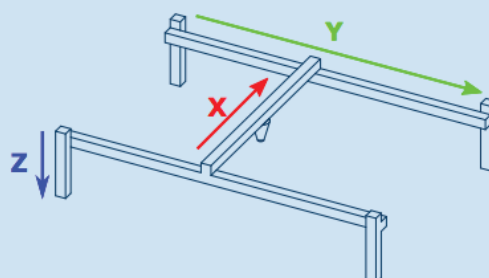

Length Number of Y modules of 2.5m	Width Number of X modules of 2.5m				
	1 module	2 modules	3 modules	4 modules	5 modules
1 module	PA: 1.87x2.13x1.53 IA: 4.07x2.53x2.53 Price: 180,000 €	PA: 4.40x2.13x1.53 IA: 6.59x2.53x2.53 Price: 186,000 €	PA: 6.93x2.13x1.53 IA: 9.12x2.53x2.53 Price: 192,000 €	PA: 9.45x2.13x1.53 IA: 11.64x2.53x2.53 Price: 198,000 €	PA: 11.98x2.13x1.53 IA: 14.17x2.53x2.53 Price: 204,000 €
2 modules	PA: 1.87x4.65x1.53 IA: 4.07x5.05x2.53 Price: 191,000 €	PA: 4.40x4.65x1.53 IA: 6.59x5.05x2.53 Price: 197,000 €	PA: 6.93x4.65x1.53 IA: 9.12x5.05x2.53 Price: 203,000 €	PA: 9.45x4.65x1.53 IA: 11.64x5.05x2.53 Price: 209,000 €	PA: 11.98x4.65x1.53 IA: 14.17x5.05x2.53 Price: 215,000 €
3 modules	PA: 1.87x7.18x1.53 IA: 4.07x7.58x2.53 Price: 202,000 €	PA: 4.40x7.18x1.53 IA: 6.59x7.58x2.53 Price: 208,000 €	PA: 6.93x7.18x1.53 IA: 9.12x7.58x2.53 Price: 214,000 €	PA: 9.45x7.18x1.53 IA: 11.64x7.58x2.53 Price: 220,000 €	PA: 11.98x7.18x1.53 IA: 14.17x7.58x2.53 Price: 226,000 €
4 modules	PA: 1.87x9.70x1.53 IA: 4.07x10.10x2.53 Price: 214,000 €	PA: 4.40x9.70x1.53 IA: 6.59x10.10x2.53 Price: 219,000 €	PA: 6.93x9.70x1.53 IA: 9.12x10.10x2.53 Price: 225,000 €	PA: 9.45x9.70x1.53 IA: 11.64x10.10x2.53 Price: 231,000 €	PA: 11.98x9.70x1.53 IA: 14.17x10.10x2.53 Price: 237,000 €
5 modules	PA: 1.87x12.23x1.53 IA: 4.07x12.63x2.53 Price: 225,000 €	PA: 4.40x12.23x1.53 IA: 6.59x12.63x2.53 Price: 231,000 €	PA: 6.93x12.23x1.53 IA: 9.12x12.63x2.53 Price: 237,000 €	PA: 9.45x12.23x1.53 IA: 11.64x12.63x2.53 Price: 243,000 €	PA: 11.98x12.23x1.53 IA: 14.17x12.63x2.53 Price: 249,000 €
6 modules	PA: 1.87x14.76x1.53 IA: 4.07x15.16x2.53 Price: 281,000 €	PA: 4.40x14.76x1.53 IA: 6.59x15.16x2.53 Price: 287,000 €	PA: 6.93x14.76x1.53 IA: 9.12x15.16x2.53 Price: 293,000 €	PA: 9.45x14.76x1.53 IA: 11.64x15.16x2.53 Price: 299,000 €	PA: 11.98x14.76x1.53 IA: 14.17x15.16x2.53 Price: 305,000 €
7 modules	PA: 1.87x17.28x1.53 IA: 4.07x17.68x2.53 Price: 292,000 €	PA: 4.40x17.28x1.53 IA: 6.59x17.68x2.53 Price: 298,000 €	PA: 6.93x17.28x1.53 IA: 9.12x17.68x2.53 Price: 304,000 €	PA: 9.45x17.28x1.53 IA: 11.64x17.68x2.53 Price: 310,000 €	PA: 11.98x17.28x1.53 IA: 14.17x17.68x2.53 Price: 316,000 €
8 modules	PA: 1.87x19.81x1.53 IA: 4.07x20.21x2.53 Price: 303,000 €	PA: 4.40x19.81x1.53 IA: 6.59x20.21x2.53 Price: 309,000 €	PA: 6.93x19.81x1.53 IA: 9.12x20.21x2.53 Price: 315,000 €	PA: 9.45x19.81x1.53 IA: 11.64x20.21x2.53 Price: 321,000 €	PA: 11.98x19.81x1.53 IA: 14.17x20.21x2.53 Price: 327,000 €
9 modules	PA: 1.87x22.33x1.53 IA: 4.07x22.73x2.53 Price: 359,000 €	PA: 4.40x22.33x1.53 IA: 6.59x22.73x2.53 Price: 365,000 €	PA: 6.93x22.33x1.53 IA: 9.12x22.73x2.53 Price: 371,000 €	PA: 9.45x22.33x1.53 IA: 11.64x22.73x2.53 Price: 377,000 €	PA: 11.98x22.33x1.53 IA: 14.17x22.73x2.53 Price: 383,000 €
10 modules	PA: 1.87x24.86x1.53 IA: 4.07x25.26x2.53 Price: 371,000 €	PA: 4.40x24.86x1.53 IA: 6.59x25.26x2.53 Price: 377,000 €	PA: 6.93x24.86x1.53 IA: 9.12x25.26x2.53 Price: 383,000 €	PA: 9.45x24.86x1.53 IA: 11.64x25.26x2.53 Price: 389,000 €	PA: 11.98x24.86x1.53 IA: 14.17x25.26x2.53 Price: 395,000 €
11 modules	PA: 1.87x27.38x1.53 IA: 4.07x27.78x2.53 Price: 382,000 €	PA: 4.40x27.38x1.53 IA: 6.59x27.78x2.53 Price: 388,000 €	PA: 6.93x27.38x1.53 IA: 9.12x27.78x2.53 Price: 394,000 €	PA: 9.45x27.38x1.53 IA: 11.64x27.78x2.53 Price: 400,000 €	PA: 11.98x27.38x1.53 IA: 14.17x27.78x2.53 Price: 406,000 €
12 modules	PA: 1.87x29.91x1.53 IA: 4.07x30.31x2.53 Price: 438,000 €	PA: 4.40x29.91x1.53 IA: 6.59x30.31x2.53 Price: 444,000 €	PA: 6.93x29.91x1.53 IA: 9.12x30.31x2.53 Price: 450,000 €	PA: 9.45x29.91x1.53 IA: 11.64x30.31x2.53 Price: 456,000 €	PA: 11.98x29.91x1.53 IA: 14.17x30.31x2.53 Price: 462,000 €
13 modules	PA: 1.87x32.44x1.53 IA: 4.07x32.84x2.53 Price: 449,000 €	PA: 4.40x32.44x1.53 IA: 6.59x32.84x2.53 Price: 455,000 €	PA: 6.93x32.44x1.53 IA: 9.12x32.84x2.53 Price: 461,000 €	PA: 9.45x32.44x1.53 IA: 11.64x32.84x2.53 Price: 467,000 €	PA: 11.98x32.44x1.53 IA: 14.17x32.84x2.53 Price: 473,000 €
14 modules	PA: 1.87x34.96x1.53 IA: 4.07x35.36x2.53 Price: 461,000 €	PA: 4.40x34.96x1.53 IA: 6.59x35.36x2.53 Price: 466,000 €	PA: 6.93x34.96x1.53 IA: 9.12x35.36x2.53 Price: 472,000 €	PA: 9.45x34.96x1.53 IA: 11.64x35.36x2.53 Price: 478,000 €	PA: 11.98x34.96x1.53 IA: 14.17x35.36x2.53 Price: 484,000 €
15 modules	PA: 1.87x37.49x1.53 IA: 4.07x37.89x2.53 Price: 517,000 €	PA: 4.40x37.49x1.53 IA: 6.59x37.89x2.53 Price: 523,000 €	PA: 6.93x37.49x1.53 IA: 9.12x37.89x2.53 Price: 529,000 €	PA: 9.45x37.49x1.53 IA: 11.64x37.89x2.53 Price: 535,000 €	PA: 11.98x37.49x1.53 IA: 14.17x37.89x2.53 Price: 540,000 €
16 modules	PA: 1.87x40.01x1.53 IA: 4.07x40.41x2.53 Price: 528,000 €	PA: 4.40x40.01x1.53 IA: 6.59x40.41x2.53 Price: 534,000 €	PA: 6.93x40.01x1.53 IA: 9.12x40.41x2.53 Price: 540,000 €	PA: 9.45x40.01x1.53 IA: 11.64x40.41x2.53 Price: 546,000 €	PA: 11.98x40.01x1.53 IA: 14.17x40.41x2.53 Price: 552,000 €